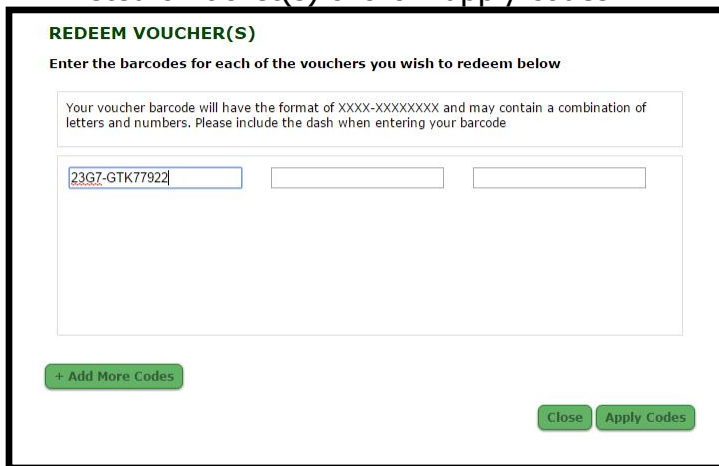

To Redeem your University Theatre Flex Pass Vouchers ONLINE(subject to online fees)

1. Go to <https://tickets.uoregon.edu/UT> and click **Redeem Voucher Online** at bottom of page
2. Pick date of show you would like to attend
3. Click **REDEEM VOUCHER(S)**

4. Input voucher #(s) exactly how it is listed on ticket(s) & click "apply codes"

5. Follow instructions to complete order.

Enclosed please find your 2016-17 Flex Pass vouchers

Vouchers can be redeemed in person at the UO Ticket Office on the ground floor of the EMU, by phone 541.346.4363 (press 3 to talk to agent) or online