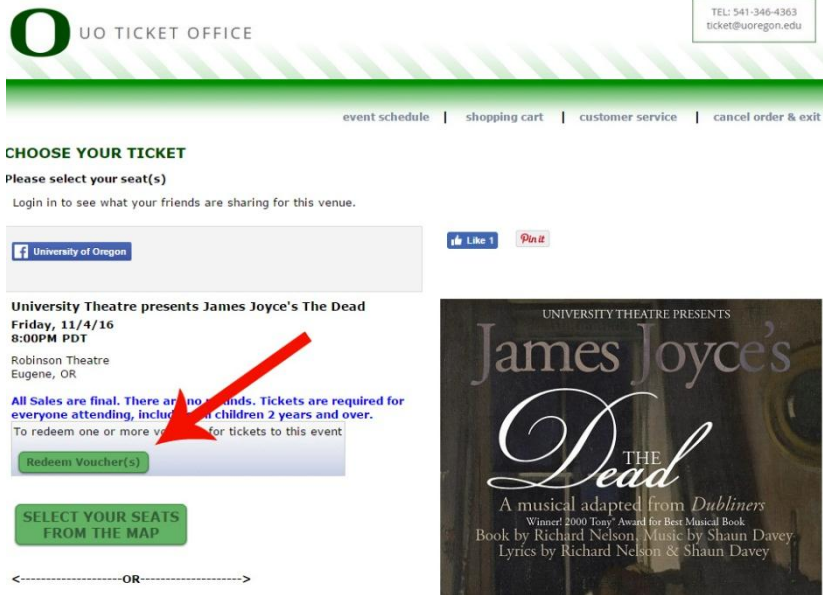

To Redeem your University Theatre Flex Pass Vouchers ONLINE(subject to online fees)

1. Go to <https://tickets.uoregon.edu/UT> and click **Redeem Voucher Online** at bottom of page
2. Pick date of show you would like to attend
3. Click **REDEEM VOUCHER(S)**

4. Input voucher #(s) exactly how it is listed on ticket(s) & click "apply codes"

5. Follow instructions to complete order.

Enclosed please find your 2016-17 Flex Pass vouchers

Vouchers can be redeemed in person at the UO Ticket Office on the ground floor of the EMU, by phone 541.346.4363 (press 3 to talk to agent) or online

2016-17 Season

James Joyce's THE DEAD (musical)

Book by Richard Nelson, Music by Shaun Davey

Directed by Michael Malek Najjar

Robinson Theatre: (reserved seating)

Nov. 4, 5, 10, 11, 12, 18, 19 at 8pm,

Nov 13 at 2pm

The Emperor of the Moon (farce)

by Aphra Behn

Directed by J.K. Rogers

Hope Theatre: (general admission seating)

Jan. 26, 27, 28, Feb. 2, 3, 4, at 8pm,

Feb 5 at 2pm

New Voices (Playwriting Contest Winners) (original plays)