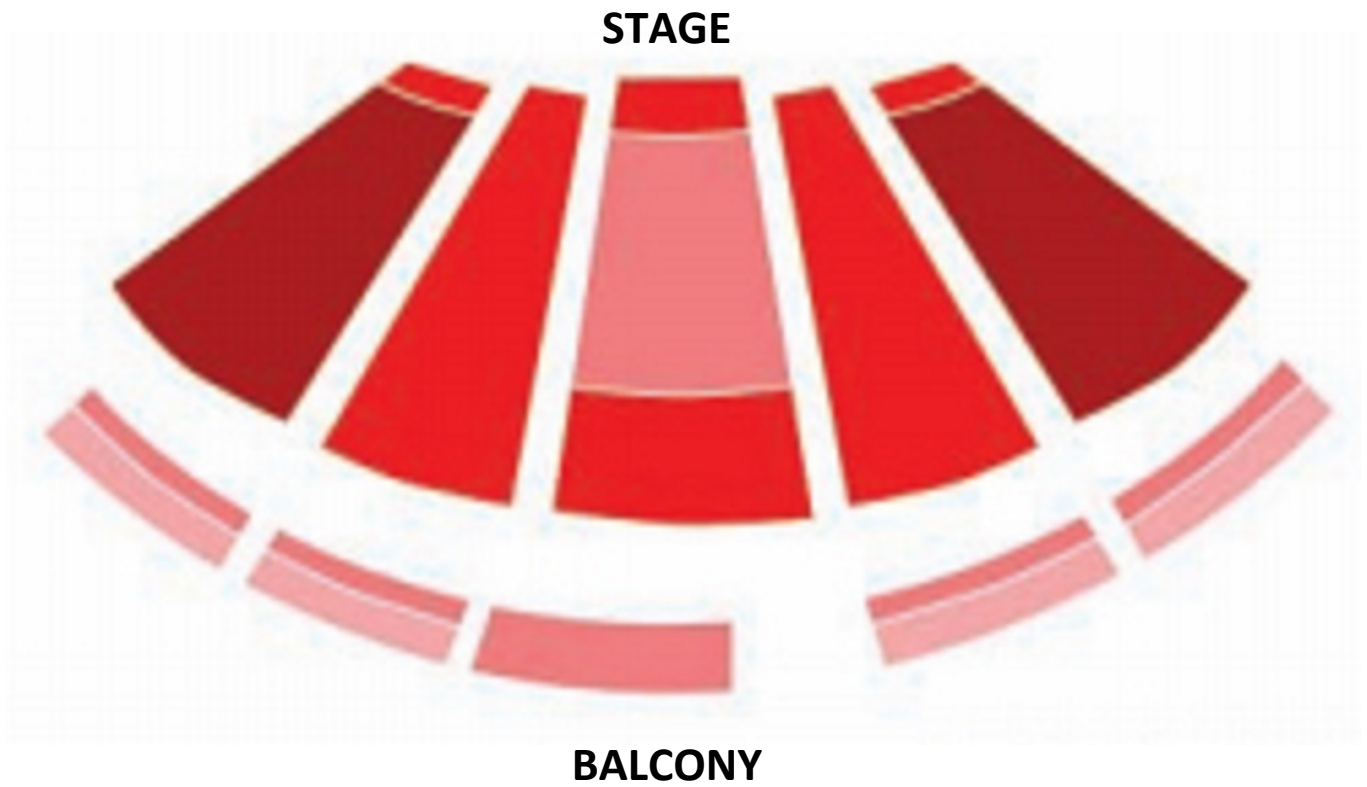

FIRST CHRISTIAN CHURCH

Seating in First Christian Church is general admission within sections.

Oregon Mozart Players 2017-2018